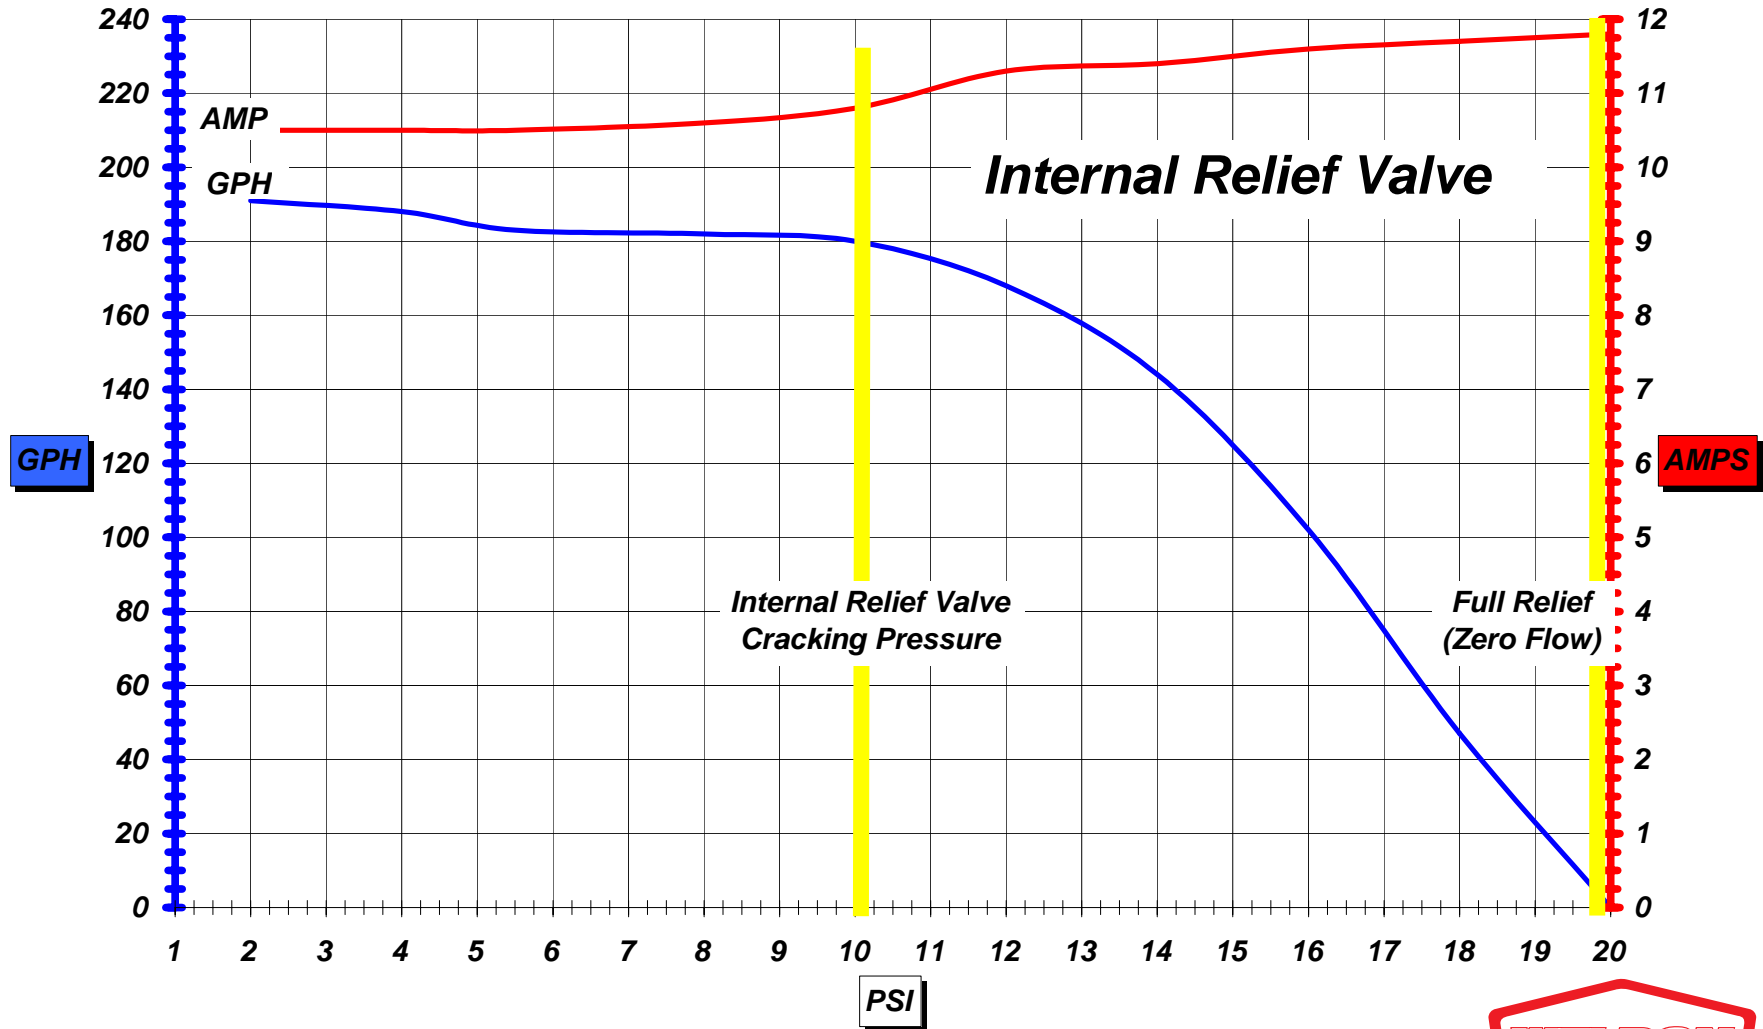

D2033-A @ 14 VDC ON GASOLINE

Each Weldon Pump is shipped with a unique serial number and performance chart