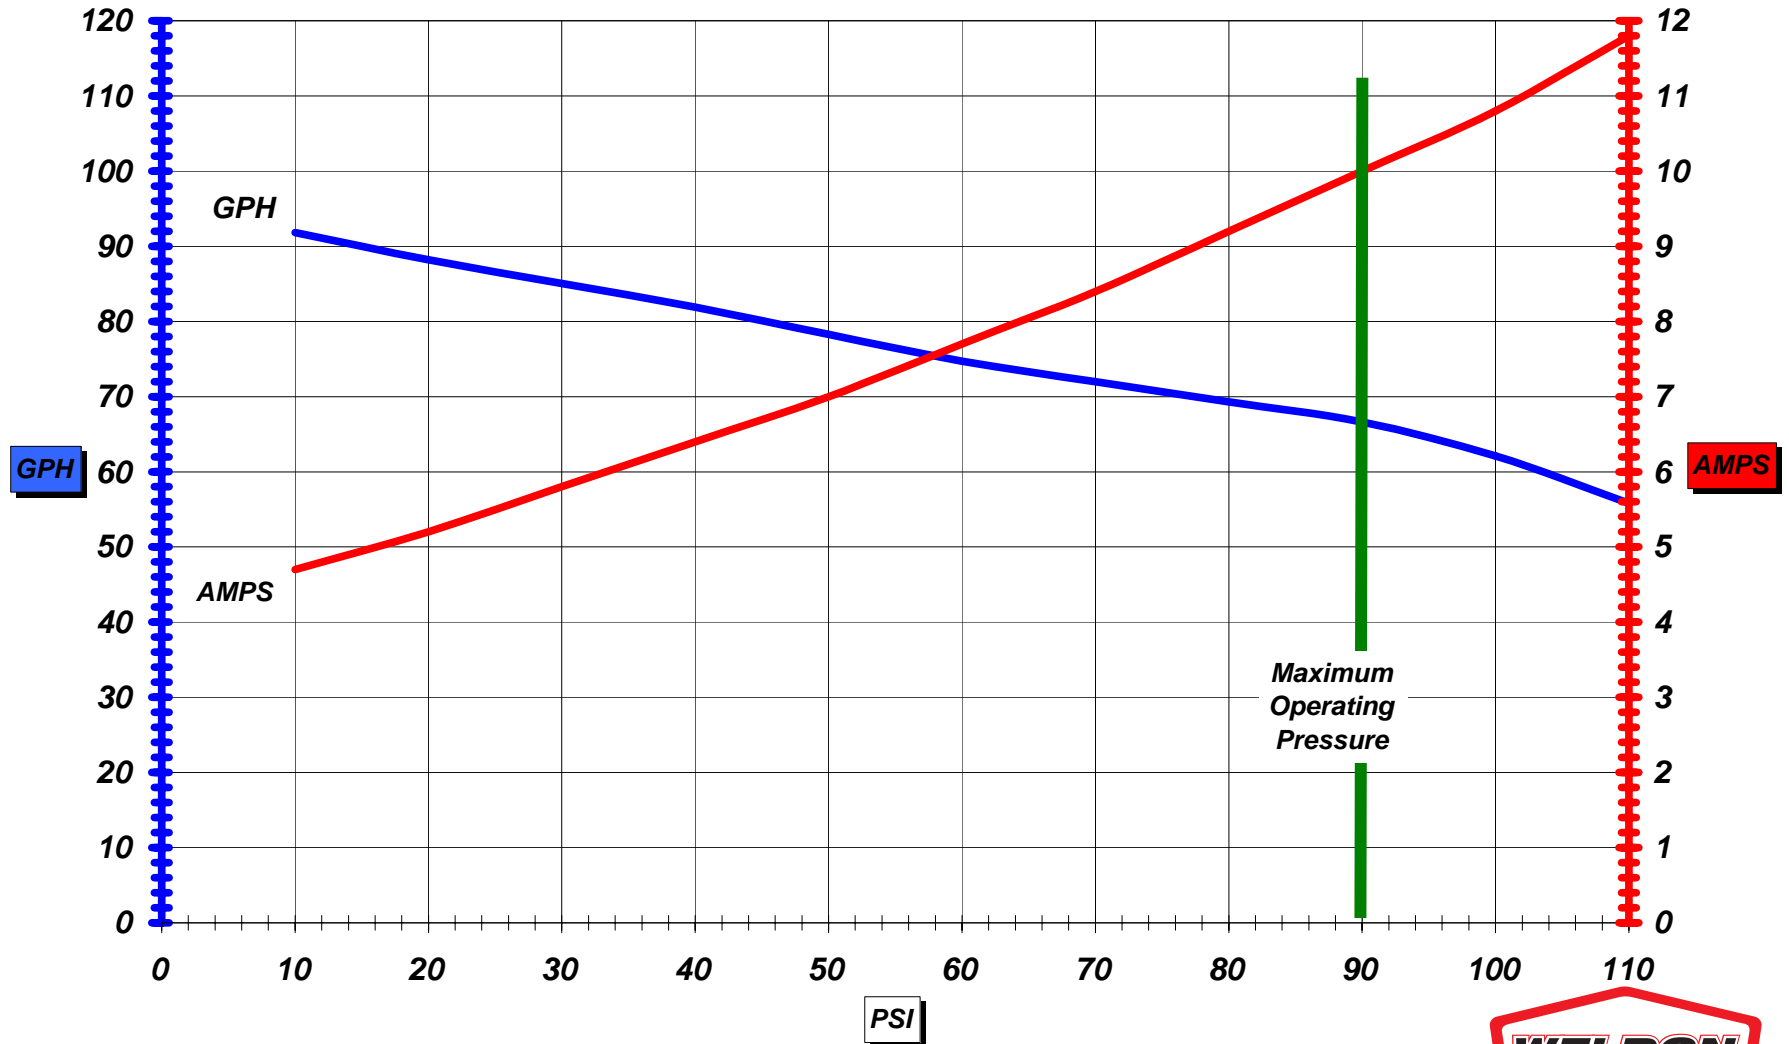

# A2005-A @ 14 VDC ON GASOLINE

Each Weldon Pump is shipped with a unique serial number and performance